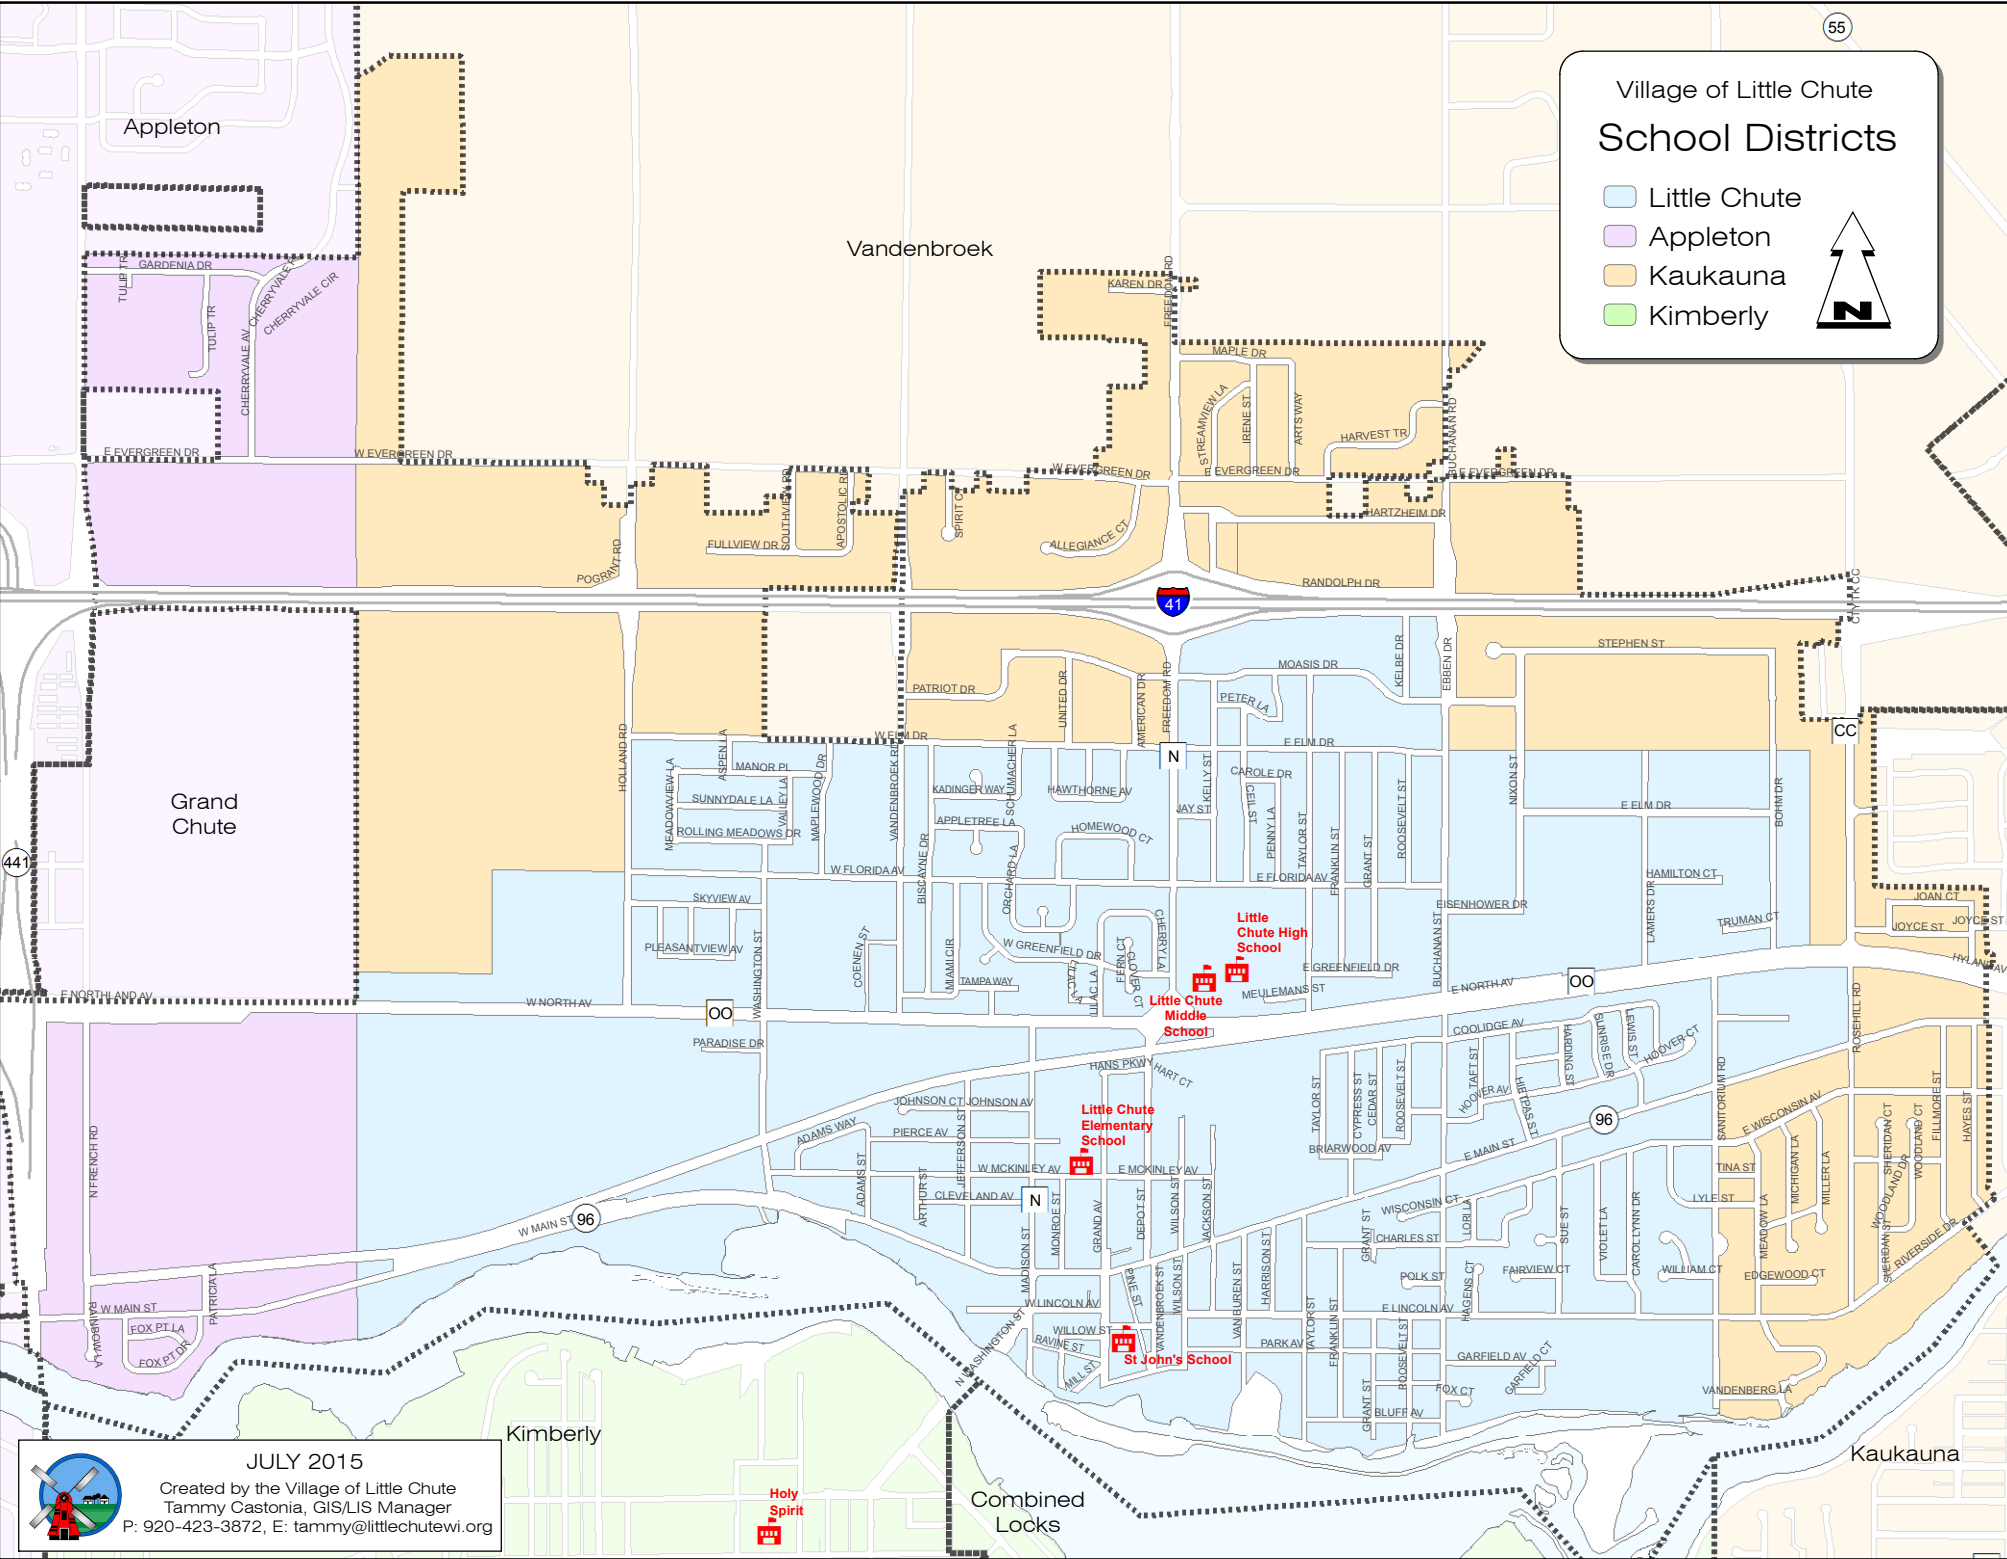

Village of Little Chute School Districts

-  Little Chute
-  Appleton
-  Kaukauna
-  Kimberly

JULY 2015

Created by the Village of Little Chute
 Tammy Castonia, GIS/LIS Manager
 P: 920-423-3872, E: tammy@littlechutewi.org